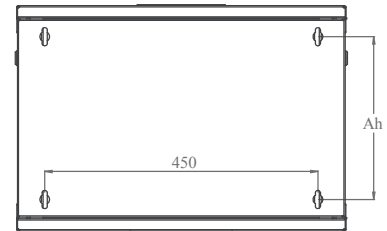

CONSTRUCTION
DRAWINGS

BOTTOM VIEW

ISOMETRIC VIEW

FRONT VIEW

SIDE VIEW

REAR VIEW

TOP VIEW

EXPLODED VIEW

CONSTRUCTION DRAWINGS

D=600

MAX/STD/MIN EQUIPMENT MOUNTING DISTANCE

D=450

FRONT DOOR OPENING ANGLE

DIMENSIONS IN WIDTH AND HEIGHT

EURObox Series Wall Mounting 19" Cabinets W=540mm D=450/600mm.

ROOT Product Number ***	Product Description	Size W×D×H mm	h size in U	h in mm	*H mm, overall without feet and/or castor	Width Overall mm	Ah Wall Mounting h mm	Width Rail to Rail mm	Depth Overall mm	**Depth Shipping Conf. Rail to Rear Panel mm	QTY IN PACKAGE	PACKING DIMENSIONS W×D×H mm	Standard NET Weight of product kgs	Gross Weight of Product kgs	QTY IN PALETTE	PALETTE DIMENSIONS W×D×H mm	Palette Weight kgs
LN-EUBOX07U5445-LG-1	7U 19" Wall Mounting Cabinets W=540mm D=450mm	540x450x373	7U	311	373	540	268	19"	450	360	1	560x470x400	12,5	12,9	20	1000x1200x2150	278
LN-EUBOX09U5445-LG-1	9U 19" Wall Mounting Cabinets W=540mm D=450mm	540x450x462	9U	400	462	540	367	19"	450	360	1	560x470x460	14	14,6	16	1000x1200x2000	263
LN-EUBOX12U5445-LG-1	12U 19" Wall Mounting Cabinets W=540mm D=450mm	540x450x596	12U	533	596	540	490	19"	450	360	1	560x470x595	16,5	17,2	12	1000x1200x1950	226
LN-EUBOX16U5445-LG-1	16U 19" Wall Mounting Cabinets W=540mm D=450mm	540x450x773	16U	711	773	540	668	19"	450	360	1	560x470x800	18	19	10	1000x1200x2350	210
LN-EUBOX07U5460-LG-1	7U 19" Wall Mounting Cabinets W=540mm D=600mm	540x600x373	7U	311	373	540	268	19"	600	510	1	560x620x400	15	15,6	20	1100x1300x2150	346
LN-EUBOX09U5460-LG-1	9U 19" Wall Mounting Cabinets W=540mm D=600mm	540x600x462	9U	400	462	540	367	19"	600	510	1	560x620x460	16,5	17,2	16	1100x1300x2000	300
LN-EUBOX12U5460-LG-1	12U 19" Wall Mounting Cabinets W=540mm D=600mm	540x600x596	12U	533	596	540	490	19"	600	510	1	560x620x595	20	21	12	1100x1300x1950	277
LN-EUBOX16U5460-LG-1	16U 19" Wall Mounting Cabinets W=540mm D=600mm	540x600x773	16U	711	773	540	668	19"	600	510	1	560x620x800	23,5	24,7	10	1100x1300x2350	272