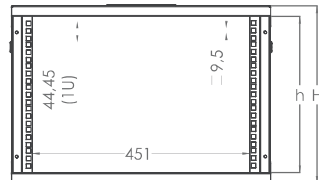

CONSTRUCTION DRAWINGS

D=600

MAX/STD/MIN EQUIPMENT MOUNTING DISTANCE

D=450

FRONT DOOR OPENING ANGLE

DIMENSIONS IN WIDTH AND HEIGHT

EURObox Series Wall Mounting 19" Cabinets W=540mm D=450/600mm.

ROOT Product Number ***	Product Description	Size W×D×H mm	h size in U	h in mm	*H mm, overall without feet and/or castor	Width Overall mm	Ah Wall Mounting h mm	Width Rail to Rail mm	Depth Overall mm	**Depth Shipping Conf. Rail to Rear Panel mm	QTY IN PACKAGE	PACKING DIMENSIONS W×D×H mm	Standard NET Weight of product kgs	Gross Weight of Product kgs	QTY IN PALETTE	PALETTE DIMENSIONS W×D×H mm	Palette Weight kgs
LN-EUBOX07U5445-LG-1	7U 19" Wall Mounting Cabinets W=540mm D=450mm	540x450x373	7U	311	373	540	268	19"	450	360	1	560x470x400	12,5	12,9	20	1000x1200x2150	278
LN-EUBOX09U5445-LG-1	9U 19" Wall Mounting Cabinets W=540mm D=450mm	540x450x462	9U	400	462	540	367	19"	450	360	1	560x470x460	14	14,6	16	1000x1200x2000	263
LN-EUBOX12U5445-LG-1	12U 19" Wall Mounting Cabinets W=540mm D=450mm	540x450x596	12U	533	596	540	490	19"	450	360	1	560x470x595	16,5	17,2	12	1000x1200x1950	226
LN-EUBOX16U5445-LG-1	16U 19" Wall Mounting Cabinets W=540mm D=450mm	540x450x773	16U	711	773	540	668	19"	450	360	1	560x470x800	18	19	10	1000x1200x2350	210
LN-EUBOX07U5460-LG-1	7U 19" Wall Mounting Cabinets W=540mm D=600mm	540x600x373	7U	311	373	540	268	19"	600	510	1	560x620x400	15	15,6	20	1100x1300x2150	346
LN-EUBOX09U5460-LG-1	9U 19" Wall Mounting Cabinets W=540mm D=600mm	540x600x462	9U	400	462	540	367	19"	600	510	1	560x620x460	16,5	17,2	16	1100x1300x2000	300
LN-EUBOX12U5460-LG-1	12U 19" Wall Mounting Cabinets W=540mm D=600mm	540x600x596	12U	533	596	540	490	19"	600	510	1	560x620x595	20	21	12	1100x1300x1950	277
LN-EUBOX16U5460-LG-1	16U 19" Wall Mounting Cabinets W=540mm D=600mm	540x600x773	16U	711	773	540	668	19"	600	510	1	560x620x800	23,5	24,7	10	1100x1300x2350	272