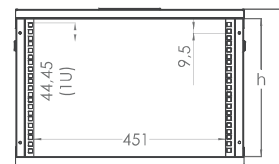

CONSTRUCTION DRAWINGS

D=600

MAX/STD/MIN EQUIPMENT MOUNTING DISTANCE

D=450

FRONT DOOR OPENING ANGLE

DIMENSIONS IN WIDTH AND HEIGHT

EURObox Series Wall Mounting 19" Cabinets W=540mm D=450/600mm.

ROOT Product Number ***	Product Description	Size W×D×H mm	h size in U	h in mm	*H mm, overall without feet and/or castor	Width Overall mm	Ah Wall Mounting h mm	Width Rail to Rail mm	Depth Overall mm	**Depth Shipping Conf. Rail to Rear Panel mm	QTY IN PACKAGE	PACKING DIMENSIONS W×D×H mm	Standard NET Weight of product kgs	Gross Weight of Product kgs	QTY IN PALETTE	PALETTE DIMENSIONS W×D×H mm	Palette Weight kgs
LN-EUBOX07U5445-LG-1	7U 19" Wall Mounting Cabinets W=540mm D=450mm	540x450x373	7U	311	373	540	268	19"	450	360	1	560x470x400	12,5	12,9	20	1000x1200x2150	278
LN-EUBOX09U5445-LG-1	9U 19" Wall Mounting Cabinets W=540mm D=450mm	540x450x462	9U	400	462	540	367	19"	450	360	1	560x470x460	14	14,6	16	1000x1200x2000	263
LN-EUBOX12U5445-LG-1	12U 19" Wall Mounting Cabinets W=540mm D=450mm	540x450x596	12U	533	596	540	490	19"	450	360	1	560x470x595	16,5	17,2	12	1000x1200x1950	226
LN-EUBOX16U5445-LG-1	16U 19" Wall Mounting Cabinets W=540mm D=450mm	540x450x773	16U	711	773	540	668	19"	450	360	1	560x470x800	18	19	10	1000x1200x2350	210
LN-EUBOX07U5460-LG-1	7U 19" Wall Mounting Cabinets W=540mm D=600mm	540x600x373	7U	311	373	540	268	19"	600	510	1	560x620x400	15	15,6	20	1100x1300x2150	346
LN-EUBOX09U5460-LG-1	9U 19" Wall Mounting Cabinets W=540mm D=600mm	540x600x462	9U	400	462	540	367	19"	600	510	1	560x620x460	16,5	17,2	16	1100x1300x2000	300
LN-EUBOX12U5460-LG-1	12U 19" Wall Mounting Cabinets W=540mm D=600mm	540x600x596	12U	533	596	540	490	19"	600	510	1	560x620x595	20	21	12	1100x1300x1950	277
LN-EUBOX16U5460-LG-1	16U 19" Wall Mounting Cabinets W=540mm D=600mm	540x600x773	16U	711	773	540	668	19"	600	510	1	560x620x800	23,5	24,7	10	1100x1300x2350	272