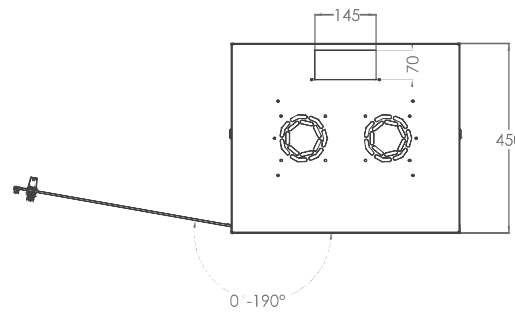

CONSTRUCTION DRAWINGS

D=600

MAX/STD/MIN EQUIPMENT MOUNTING DISTANCE

D=450

FRONT DOOR OPENING ANGLE

DIMENSIONS IN WIDTH AND HEIGHT

EURObox Series Wall Mounting 19" Cabinets W=540mm D=450/600mm.

ROOT Product Number ***	Product Description	Size W×D×H mm	h size in U	h in mm	*H mm, overall without feet and/or castor	Width Overall mm	Ah Wall Mounting h mm	Width Rail to Rail mm	Depth Overall mm	**Depth Shipping Conf. Rail to Rear Panel mm	QTY IN PACKAGE	PACKING DIMENSIONS W×D×H mm	Standard NET Weight of product kgs	Gross Weight of Product kgs	QTY IN PALETTE	PALETTE DIMENSIONS W×D×H mm	Palette Weight kgs
LN-EUBOX07U5445-LG-1	7U 19" Wall Mounting Cabinets W=540mm D=450mm	540x450x373	7U	311	373	540	268	19"	450	360	1	560x470x400	12,5	12,9	20	1000x1200x2150	278
LN-EUBOX09U5445-LG-1	9U 19" Wall Mounting Cabinets W=540mm D=450mm	540x450x462	9U	400	462	540	367	19"	450	360	1	560x470x460	14	14,6	16	1000x1200x2000	263
LN-EUBOX12U5445-LG-1	12U 19" Wall Mounting Cabinets W=540mm D=450mm	540x450x596	12U	533	596	540	490	19"	450	360	1	560x470x595	16,5	17,2	12	1000x1200x1950	226
LN-EUBOX16U5445-LG-1	16U 19" Wall Mounting Cabinets W=540mm D=450mm	540x450x773	16U	711	773	540	668	19"	450	360	1	560x470x800	18	19	10	1000x1200x2350	210
LN-EUBOX07U5460-LG-1	7U 19" Wall Mounting Cabinets W=540mm D=600mm	540x600x373	7U	311	373	540	268	19"	600	510	1	560x620x400	15	15,6	20	1100x1300x2150	346
LN-EUBOX09U5460-LG-1	9U 19" Wall Mounting Cabinets W=540mm D=600mm	540x600x462	9U	400	462	540	367	19"	600	510	1	560x620x460	16,5	17,2	16	1100x1300x2000	300
LN-EUBOX12U5460-LG-1	12U 19" Wall Mounting Cabinets W=540mm D=600mm	540x600x596	12U	533	596	540	490	19"	600	510	1	560x620x595	20	21	12	1100x1300x1950	277
LN-EUBOX16U5460-LG-1	16U 19" Wall Mounting Cabinets W=540mm D=600mm	540x600x773	16U	711	773	540	668	19"	600	510	1	560x620x800	23,5	24,7	10	1100x1300x2350	272