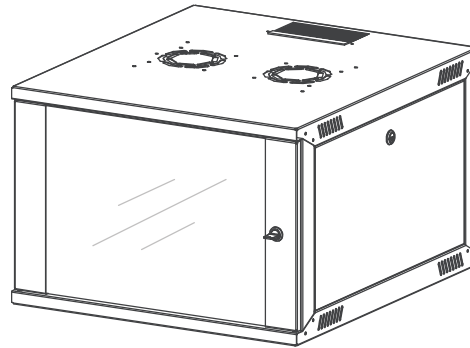

CONSTRUCTION
DRAWINGS

BOTTOM VIEW

ISOMETRIC VIEW

FRONT VIEW

SIDE VIEW

REAR VIEW

TOP VIEW

EXPLODED VIEW

CONSTRUCTION DRAWINGS

D=600

MAX/STD/MIN EQUIPMENT MOUNTING DISTANCE

D=450

FRONT DOOR OPENING ANGLE

DIMENSIONS IN WIDTH AND HEIGHT

EURObox Series Wall Mounting 19" Cabinets W=540mm D=450/600mm.

ROOT Product Number ***	Product Description	Size W×D×H mm	h size in U	h in mm	*H mm, overall without feet and/or castor	Width Overall mm	Ah Wall Mounting h mm	Width Rail to Rail mm	Depth Overall mm	**Depth Shipping Conf. Rail to Rear Panel mm	QTY IN PACKAGE	PACKING DIMENSIONS W×D×H mm	Standard NET Weight of product kgs	Gross Weight of Product kgs	QTY IN PALETTE	PALETTE DIMENSIONS W×D×H mm	Palette Weight kgs
LN-EUBOX07U5445-LG-1	7U 19" Wall Mounting Cabinets W=540mm D=450mm	540x450x373	7U	311	373	540	268	19"	450	360	1	560x470x400	12,5	12,9	20	1000x1200x2150	278
LN-EUBOX09U5445-LG-1	9U 19" Wall Mounting Cabinets W=540mm D=450mm	540x450x462	9U	400	462	540	367	19"	450	360	1	560x470x460	14	14,6	16	1000x1200x2000	263
LN-EUBOX12U5445-LG-1	12U 19" Wall Mounting Cabinets W=540mm D=450mm	540x450x596	12U	533	596	540	490	19"	450	360	1	560x470x595	16,5	17,2	12	1000x1200x1950	226
LN-EUBOX16U5445-LG-1	16U 19" Wall Mounting Cabinets W=540mm D=450mm	540x450x773	16U	711	773	540	668	19"	450	360	1	560x470x800	18	19	10	1000x1200x2350	210
LN-EUBOX07U5460-LG-1	7U 19" Wall Mounting Cabinets W=540mm D=600mm	540x600x373	7U	311	373	540	268	19"	600	510	1	560x620x400	15	15,6	20	1100x1300x2150	346
LN-EUBOX09U5460-LG-1	9U 19" Wall Mounting Cabinets W=540mm D=600mm	540x600x462	9U	400	462	540	367	19"	600	510	1	560x620x460	16,5	17,2	16	1100x1300x2000	300
LN-EUBOX12U5460-LG-1	12U 19" Wall Mounting Cabinets W=540mm D=600mm	540x600x596	12U	533	596	540	490	19"	600	510	1	560x620x595	20	21	12	1100x1300x1950	277
LN-EUBOX16U5460-LG-1	16U 19" Wall Mounting Cabinets W=540mm D=600mm	540x600x773	16U	711	773	540	668	19"	600	510	1	560x620x800	23,5	24,7	10	1100x1300x2350	272