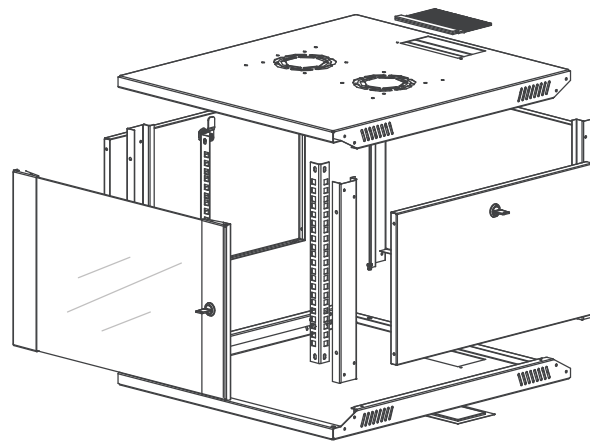

CONSTRUCTION
DRAWINGS

BOTTOM VIEW

ISOMETRIC VIEW

FRONT VIEW

SIDE VIEW

REAR VIEW

TOP VIEW

EXPLODED VIEW

CONSTRUCTION DRAWINGS

D=600

MAX/STD/MIN EQUIPMENT MOUNTING DISTANCE

D=450

FRONT DOOR OPENING ANGLE

DIMENSIONS IN WIDTH AND HEIGHT

EURObox Series Wall Mounting 19" Cabinets W=540mm D=450/600mm.

ROOT Product Number ***	Product Description	Size W×D×H mm	h size in U	h in mm	*H mm, overall without feet and/or castor	Width Overall mm	Ah Wall Mounting h mm	Width Rail to Rail mm	Depth Overall mm	**Depth Shipping Conf. Rail to Rear Panel mm	QTY IN PACKAGE	PACKING DIMENSIONS W×D×H mm	Standard NET Weight of product kgs	Gross Weight of Product kgs	QTY IN PALETTE	PALETTE DIMENSIONS W×D×H mm	Palette Weight kgs
LN-EUBOX07U5445-LG-1	7U 19" Wall Mounting Cabinets W=540mm D=450mm	540x450x373	7U	311	373	540	268	19"	450	360	1	560x470x400	12,5	12,9	20	1000x1200x2150	278
LN-EUBOX09U5445-LG-1	9U 19" Wall Mounting Cabinets W=540mm D=450mm	540x450x462	9U	400	462	540	367	19"	450	360	1	560x470x460	14	14,6	16	1000x1200x2000	263
LN-EUBOX12U5445-LG-1	12U 19" Wall Mounting Cabinets W=540mm D=450mm	540x450x596	12U	533	596	540	490	19"	450	360	1	560x470x595	16,5	17,2	12	1000x1200x1950	226
LN-EUBOX16U5445-LG-1	16U 19" Wall Mounting Cabinets W=540mm D=450mm	540x450x773	16U	711	773	540	668	19"	450	360	1	560x470x800	18	19	10	1000x1200x2350	210
LN-EUBOX07U5460-LG-1	7U 19" Wall Mounting Cabinets W=540mm D=600mm	540x600x373	7U	311	373	540	268	19"	600	510	1	560x620x400	15	15,6	20	1100x1300x2150	346
LN-EUBOX09U5460-LG-1	9U 19" Wall Mounting Cabinets W=540mm D=600mm	540x600x462	9U	400	462	540	367	19"	600	510	1	560x620x460	16,5	17,2	16	1100x1300x2000	300
LN-EUBOX12U5460-LG-1	12U 19" Wall Mounting Cabinets W=540mm D=600mm	540x600x596	12U	533	596	540	490	19"	600	510	1	560x620x595	20	21	12	1100x1300x1950	277
LN-EUBOX16U5460-LG-1	16U 19" Wall Mounting Cabinets W=540mm D=600mm	540x600x773	16U	711	773	540	668	19"	600	510	1	560x620x800	23,5	24,7	10	1100x1300x2350	272