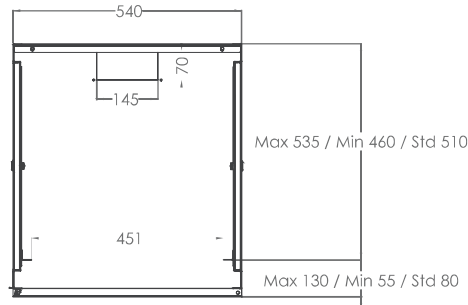

CONSTRUCTION
DRAWINGS

BOTTOM VIEW

ISOMETRIC VIEW

FRONT VIEW

SIDE VIEW

REAR VIEW

TOP VIEW

EXPLODED VIEW

CONSTRUCTION DRAWINGS

D=600

MAX/STD/MIN EQUIPMENT MOUNTING DISTANCE

D=450

FRONT DOOR OPENING ANGLE

DIMENSIONS IN WIDTH AND HEIGHT

EURObox Series Wall Mounting 19" Cabinets W=540mm D=450/600mm.

ROOT Product Number ***	Product Description	Size W×D×H mm	h size in U	h in mm	*H mm, overall without feet and/or castor	Width Overall mm	Ah Wall Mounting h mm	Width Rail to Rail mm	Depth Overall mm	**Depth Shipping Conf. Rail to Rear Panel mm	QTY IN PACKAGE	PACKING DIMENSIONS W×D×H mm	Standard NET Weight of product kgs	Gross Weight of Product kgs	QTY IN PALETTE	PALETTE DIMENSIONS W×D×H mm	Palette Weight kgs
LN-EUBOX07U5445-LG-1	7U 19" Wall Mounting Cabinets W=540mm D=450mm	540x450x373	7U	311	373	540	268	19"	450	360	1	560x470x400	12,5	12,9	20	1000x1200x2150	278
LN-EUBOX09U5445-LG-1	9U 19" Wall Mounting Cabinets W=540mm D=450mm	540x450x462	9U	400	462	540	367	19"	450	360	1	560x470x460	14	14,6	16	1000x1200x2000	263
LN-EUBOX12U5445-LG-1	12U 19" Wall Mounting Cabinets W=540mm D=450mm	540x450x596	12U	533	596	540	490	19"	450	360	1	560x470x595	16,5	17,2	12	1000x1200x1950	226
LN-EUBOX16U5445-LG-1	16U 19" Wall Mounting Cabinets W=540mm D=450mm	540x450x773	16U	711	773	540	668	19"	450	360	1	560x470x800	18	19	10	1000x1200x2350	210
LN-EUBOX07U5460-LG-1	7U 19" Wall Mounting Cabinets W=540mm D=600mm	540x600x373	7U	311	373	540	268	19"	600	510	1	560x620x400	15	15,6	20	1100x1300x2150	346
LN-EUBOX09U5460-LG-1	9U 19" Wall Mounting Cabinets W=540mm D=600mm	540x600x462	9U	400	462	540	367	19"	600	510	1	560x620x460	16,5	17,2	16	1100x1300x2000	300
LN-EUBOX12U5460-LG-1	12U 19" Wall Mounting Cabinets W=540mm D=600mm	540x600x596	12U	533	596	540	490	19"	600	510	1	560x620x595	20	21	12	1100x1300x1950	277
LN-EUBOX16U5460-LG-1	16U 19" Wall Mounting Cabinets W=540mm D=600mm	540x600x773	16U	711	773	540	668	19"	600	510	1	560x620x800	23,5	24,7	10	1100x1300x2350	272