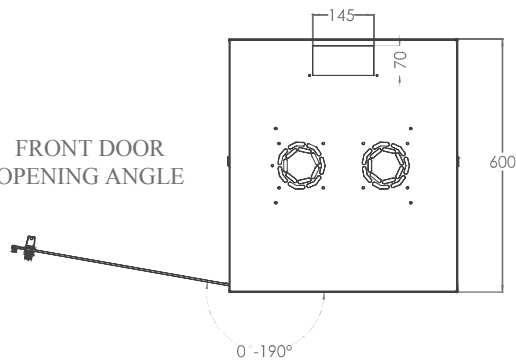

CONSTRUCTION DRAWINGS

D=600

MAX/STD/MIN EQUIPMENT MOUNTING DISTANCE

D=450

FRONT DOOR OPENING ANGLE

DIMENSIONS IN WIDTH AND HEIGHT

EURObox Series Wall Mounting 19" Cabinets W=540mm D=450/600mm.

ROOT Product Number ***	Product Description	Size W×D×H mm	h size in U	h in mm	*H mm, overall without feet and/or castor	Width Overall mm	Ah Wall Mounting h mm	Width Rail to Rail mm	Depth Overall mm	**Depth Shipping Conf. Rail to Rear Panel mm	QTY IN PACKAGE	PACKING DIMENSIONS W×D×H mm	Standard NET Weight of product kgs	Gross Weight of Product kgs	QTY IN PALETTE	PALETTE DIMENSIONS W×D×H mm	Palette Weight kgs
LN-EUBOX07U5445-LG-1	7U 19" Wall Mounting Cabinets W=540mm D=450mm	540x450x373	7U	311	373	540	268	19"	450	360	1	560x470x400	12,5	12,9	20	1000x1200x2150	278
LN-EUBOX09U5445-LG-1	9U 19" Wall Mounting Cabinets W=540mm D=450mm	540x450x462	9U	400	462	540	367	19"	450	360	1	560x470x460	14	14,6	16	1000x1200x2000	263
LN-EUBOX12U5445-LG-1	12U 19" Wall Mounting Cabinets W=540mm D=450mm	540x450x596	12U	533	596	540	490	19"	450	360	1	560x470x595	16,5	17,2	12	1000x1200x1950	226
LN-EUBOX16U5445-LG-1	16U 19" Wall Mounting Cabinets W=540mm D=450mm	540x450x773	16U	711	773	540	668	19"	450	360	1	560x470x800	18	19	10	1000x1200x2350	210
LN-EUBOX07U5460-LG-1	7U 19" Wall Mounting Cabinets W=540mm D=600mm	540x600x373	7U	311	373	540	268	19"	600	510	1	560x620x400	15	15,6	20	1100x1300x2150	346
LN-EUBOX09U5460-LG-1	9U 19" Wall Mounting Cabinets W=540mm D=600mm	540x600x462	9U	400	462	540	367	19"	600	510	1	560x620x460	16,5	17,2	16	1100x1300x2000	300
LN-EUBOX12U5460-LG-1	12U 19" Wall Mounting Cabinets W=540mm D=600mm	540x600x596	12U	533	596	540	490	19"	600	510	1	560x620x595	20	21	12	1100x1300x1950	277
LN-EUBOX16U5460-LG-1	16U 19" Wall Mounting Cabinets W=540mm D=600mm	540x600x773	16U	711	773	540	668	19"	600	510	1	560x620x800	23,5	24,7	10	1100x1300x2350	272