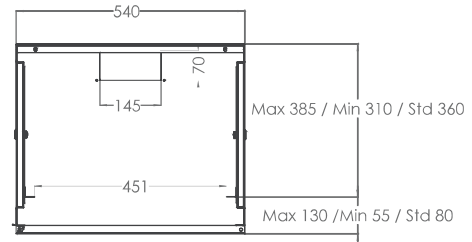

CONSTRUCTION
DRAWINGS

BOTTOM VIEW

ISOMETRIC VIEW

FRONT VIEW

SIDE VIEW

REAR VIEW

TOP VIEW

EXPLODED VIEW

CONSTRUCTION DRAWINGS

D=600

MAX/STD/MIN EQUIPMENT MOUNTING DISTANCE

D=450

FRONT DOOR OPENING ANGLE

DIMENSIONS IN WIDTH AND HEIGHT

EURObox Series Wall Mounting 19" Cabinets W=540mm D=450/600mm.

ROOT Product Number ***	Product Description	Size W×D×H mm	h size in U	h in mm	*H mm, overall without feet and/or castor	Width Overall mm	Ah Wall Mounting h mm	Width Rail to Rail mm	Depth Overall mm	**Depth Shipping Conf. Rail to Rear Panel mm	QTY IN PACKAGE	PACKING DIMENSIONS W×D×H mm	Standard NET Weight of product kgs	Gross Weight of Product kgs	QTY IN PALETTE	PALETTE DIMENSIONS W×D×H mm	Palette Weight kgs
LN-EUBOX07U5445-LG-1	7U 19" Wall Mounting Cabinets W=540mm D=450mm	540x450x373	7U	311	373	540	268	19"	450	360	1	560x470x400	12,5	12,9	20	1000x1200x2150	278
LN-EUBOX09U5445-LG-1	9U 19" Wall Mounting Cabinets W=540mm D=450mm	540x450x462	9U	400	462	540	367	19"	450	360	1	560x470x460	14	14,6	16	1000x1200x2000	263
LN-EUBOX12U5445-LG-1	12U 19" Wall Mounting Cabinets W=540mm D=450mm	540x450x596	12U	533	596	540	490	19"	450	360	1	560x470x595	16,5	17,2	12	1000x1200x1950	226
LN-EUBOX16U5445-LG-1	16U 19" Wall Mounting Cabinets W=540mm D=450mm	540x450x773	16U	711	773	540	668	19"	450	360	1	560x470x800	18	19	10	1000x1200x2350	210
LN-EUBOX07U5460-LG-1	7U 19" Wall Mounting Cabinets W=540mm D=600mm	540x600x373	7U	311	373	540	268	19"	600	510	1	560x620x400	15	15,6	20	1100x1300x2150	346
LN-EUBOX09U5460-LG-1	9U 19" Wall Mounting Cabinets W=540mm D=600mm	540x600x462	9U	400	462	540	367	19"	600	510	1	560x620x460	16,5	17,2	16	1100x1300x2000	300
LN-EUBOX12U5460-LG-1	12U 19" Wall Mounting Cabinets W=540mm D=600mm	540x600x596	12U	533	596	540	490	19"	600	510	1	560x620x595	20	21	12	1100x1300x1950	277
LN-EUBOX16U5460-LG-1	16U 19" Wall Mounting Cabinets W=540mm D=600mm	540x600x773	16U	711	773	540	668	19"	600	510	1	560x620x800	23,5	24,7	10	1100x1300x2350	272