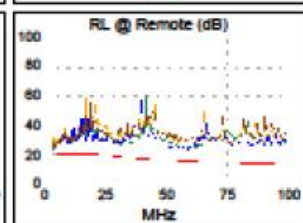

Worst Case Margin Worst Case Value

PASS	MAIN	SR	MAIN	SR
Worst Pair	12-36	36-45	36-78	36-45
NEXT (dB)	8.4	5.2	8.5	5.2
Freq. (MHz)	34.3	73.3	86.8	73.3
Limit (dB)	39.9	34.5	33.3	34.5

Worst Pair	12	45	36	45
PS NEXT (dB)	9.9	5.3	10.5	5.3
Freq. (MHz)	33.8	73.3	87.0	73.3
Limit (dB)	37.0	31.5	30.3	31.5

PASS	MAIN	SR	MAIN	SR
Worst Pair	36-45	45-36	36-45	45-36
ACR-F (dB)	8.8	8.8	10.2	10.1
Freq. (MHz)	1.1	1.1	74.3	74.0
Limit (dB)	57.6	57.6	21.2	21.2

Worst Pair	45	45	45	45
PS ACR-F (dB)	9.3	9.0	13.6	13.1
Freq. (MHz)	1.0	1.0	98.0	99.5
Limit (dB)	55.6	55.6	15.8	15.7

PASS	MAIN	SR	MAIN	SR
Worst Pair	12-36	36-45	36-78	36-45
ACR-N (dB)	10.1	7.8	11.3	11.4
Freq. (MHz)	34.3	73.3	86.8	98.5
Limit (dB)	28.4	17.3	14.4	12.2

Worst Pair	12	45	36	45
PS ACR-N (dB)	11.4	7.9	13.4	11.3
Freq. (MHz)	33.8	73.3	87.0	98.5
Limit (dB)	25.6	14.3	11.4	9.2