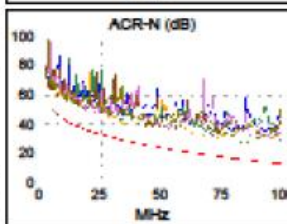

Worst Case Margin Worst Case Value

PASS	MAIN	SR	MAIN	SR
Worst Pair	12-36	36-45	36-78	36-45
NEXT (dB)	8.4	5.2	8.5	5.2
Freq. (MHz)	34.3	73.3	86.8	73.3
Limit (dB)	39.9	34.5	33.3	34.5

Worst Pair	12	45	36	45
PS NEXT (dB)	9.9	5.3	10.5	5.3
Freq. (MHz)	33.8	73.3	87.0	73.3
Limit (dB)	37.0	31.5	30.3	31.5

PASS	MAIN	SR	MAIN	SR
Worst Pair	36-45	45-36	36-45	45-36
ACR-F (dB)	8.8	8.8	10.2	10.1
Freq. (MHz)	1.1	1.1	74.3	74.0
Limit (dB)	57.6	57.6	21.2	21.2

Worst Pair	45	45	45	45
PS ACR-F (dB)	9.3	9.0	13.6	13.1
Freq. (MHz)	1.0	1.0	98.0	99.5
Limit (dB)	55.6	55.6	15.8	15.7