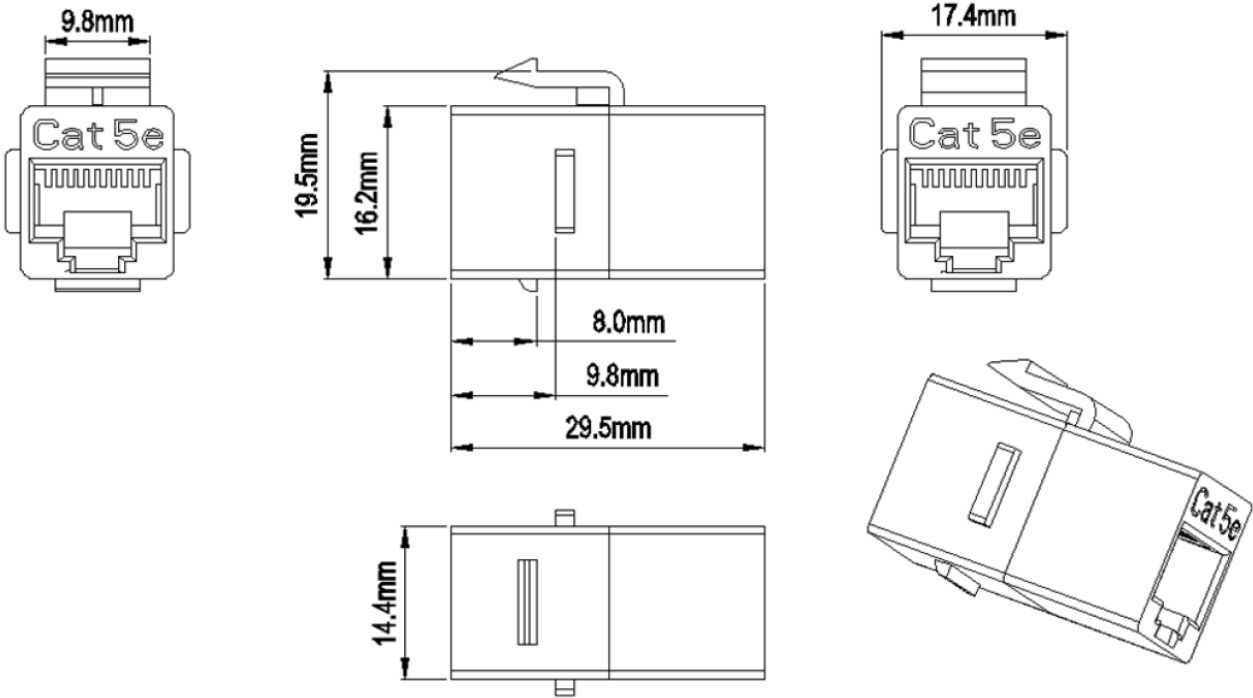

Cat5E UTP Adapter, Keystone Jack

RJ45 Female to RJ45 Female

Key Features:

- ✓ Housing: High temperature thermoplastic
- ✓ Connects two cables with RJ45 Cat5E plugs
- ✓ Compatible with 19-inch empty patch panels
- ✓ Suitable for gigabit speeds up to 2.5Gbps
- ✓ High reliability and superior performance

Product Dimensions:

Performance:

Cable ID: LKE108-C5EU-BK

Test Summary: PASS

Date / Time: 02/05/2018 03:55:01 PM
Headroom 5.2 dB (NEXT 36-45)
Test Limit: ISO11801 PL Class D
Cable Type: Cat 5e U/UTP

Operator: Your Name
Software Version: 2.7800
Limits Version: 1.9500
NVP: 69.0%

Model: DTX-1800
Main S/N: 1342547
Remote S/N: 1342548
Main Adapter: DTX-PLA002
Remote Adapter: DTX-PLA002

Length (ft)	[Pair 45]	271
Prop. Delay (ns), Limit 498	[Pair 12]	408
Delay Skew (ns), Limit 44	[Pair 12]	9
Resistance (ohms), Limit 21.0	[Pair 12]	15.1
Insertion Loss Margin (dB)	[Pair 12]	2.7
Frequency (MHz)	[Pair 12]	100.0
Limit (dB)	[Pair 12]	20.4