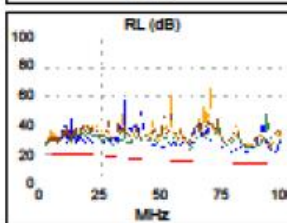

Worst Case Margin Worst Case Value

PASS	MAIN	SR	MAIN	SR
Worst Pair	12-36	36-45	36-78	36-45
NEXT (dB)	8.4	5.2	8.5	5.2
Freq. (MHz)	34.3	73.3	86.8	73.3
Limit (dB)	39.9	34.5	33.3	34.5

Worst Pair	12	45	36	45
PS NEXT (dB)	9.9	5.3	10.5	5.3
Freq. (MHz)	33.8	73.3	87.0	73.3
Limit (dB)	37.0	31.5	30.3	31.5

PASS	MAIN	SR	MAIN	SR
Worst Pair	36-45	45-36	36-45	45-36
ACR-F (dB)	8.8	8.8	10.2	10.1
Freq. (MHz)	1.1	1.1	74.3	74.0
Limit (dB)	57.6	57.6	21.2	21.2

Worst Pair	45	45	45	45
PS ACR-F (dB)	9.3	9.0	13.6	13.1
Freq. (MHz)	1.0	1.0	98.0	99.5
Limit (dB)	55.6	55.6	15.8	15.7

PASS	MAIN	SR	MAIN	SR
Worst Pair	12-36	36-45	36-78	36-45
ACR-N (dB)	10.1	7.8	11.3	11.4
Freq. (MHz)	34.3	73.3	86.8	98.5
Limit (dB)	28.4	17.3	14.4	12.2

Worst Pair	12	45	36	45
PS ACR-N (dB)	11.4	7.9	13.4	11.3
Freq. (MHz)	33.8	73.3	87.0	98.5
Limit (dB)	25.6	14.3	11.4	9.2