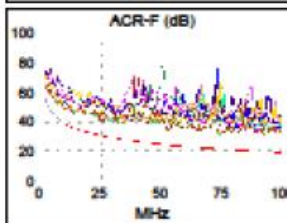

Model: DTX-1800
Main S/N: 1342547
Remote S/N: 1342548
Main Adapter: DTX-PLA002
Remote Adapter: DTX-PLA002

Length (ft)	[Pair 45]	271
Prop. Delay (ns), Limit 498	[Pair 12]	408
Delay Skew (ns), Limit 44	[Pair 12]	9
Resistance (ohms), Limit 21.0	[Pair 12]	15.1
Insertion Loss Margin (dB)	[Pair 12]	2.7
Frequency (MHz)	[Pair 12]	100.0
Limit (dB)	[Pair 12]	20.4

Worst Case Margin Worst Case Value

PASS	MAIN	SR	MAIN	SR
Worst Pair	12-36	36-45	36-78	36-45
NEXT (dB)	8.4	5.2	8.5	5.2
Freq. (MHz)	34.3	73.3	86.8	73.3
Limit (dB)	39.9	34.5	33.3	34.5

Worst Pair	12	45	36	45
PS NEXT (dB)	9.9	5.3	10.5	5.3
Freq. (MHz)	33.8	73.3	87.0	73.3
Limit (dB)	37.0	31.5	30.3	31.5

PASS	MAIN	SR	MAIN	SR
Worst Pair	36-45	45-36	36-45	45-36
ACR-F (dB)	8.8	8.8	10.2	10.1
Freq. (MHz)	1.1	1.1	74.3	74.0
Limit (dB)	57.6	57.6	21.2	21.2

Worst Pair	45	45	45	45
PS ACR-F (dB)	9.3	9.0	13.6	13.1
Freq. (MHz)	1.0	1.0	98.0	99.5
Limit (dB)	55.6	55.6	15.8	15.7