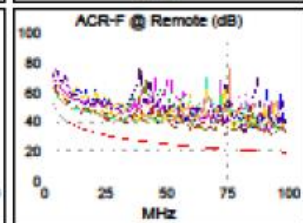

Model: DTX-1800
Main S/N: 1342547
Remote S/N: 1342548
Main Adapter: DTX-PLA002
Remote Adapter: DTX-PLA002

Length (ft)	[Pair 45]	271
Prop. Delay (ns), Limit 498	[Pair 12]	408
Delay Skew (ns), Limit 44	[Pair 12]	9
Resistance (ohms), Limit 21.0	[Pair 12]	15.1
Insertion Loss Margin (dB)	[Pair 12]	2.7
Frequency (MHz)	[Pair 12]	100.0
Limit (dB)	[Pair 12]	20.4

Worst Case Margin Worst Case Value

PASS	MAIN	SR	MAIN	SR
Worst Pair	12-36	36-45	36-78	36-45
NEXT (dB)	8.4	5.2	8.5	5.2
Freq. (MHz)	34.3	73.3	86.8	73.3
Limit (dB)	39.9	34.5	33.3	34.5

Worst Pair	12	45	36	45
PS NEXT (dB)	9.9	5.3	10.5	5.3
Freq. (MHz)	33.8	73.3	87.0	73.3
Limit (dB)	37.0	31.5	30.3	31.5

PASS	MAIN	SR	MAIN	SR
Worst Pair	36-45	45-36	36-45	45-36
ACR-F (dB)	8.8	8.8	10.2	10.1
Freq. (MHz)	1.1	1.1	74.3	74.0
Limit (dB)	57.6	57.6	21.2	21.2

Worst Pair	45	45	45	45
PS ACR-F (dB)	9.3	9.0	13.6	13.1
Freq. (MHz)	1.0	1.0	98.0	99.5
Limit (dB)	55.6	55.6	15.8	15.7