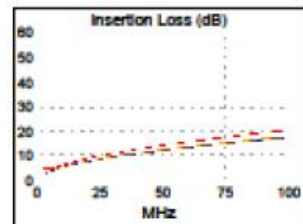

Cat5E UTP Adapter, Keystone Jack

RJ45 Female to RJ45 Female

Key Features:

- ✓ Housing: High temperature thermoplastic
- ✓ Connects two cables with RJ45 Cat5E plugs
- ✓ Compatible with 19-inch empty patch panels
- ✓ Suitable for gigabit speeds up to 2.5Gbps
- ✓ High reliability and superior performance

Product Dimensions:

Performance:

Cable ID: LKE108-C5EU-BK

Test Summary: PASS

Date / Time: 02/05/2018 03:55:01 PM
Headroom 5.2 dB (NEXT 36-45)
Test Limit: ISO11801 PL Class D
Cable Type: Cat 5e U/UTP

Operator: Your Name
Software Version: 2.7800
Limits Version: 1.9500
NVP: 69.0%

Model: DTX-1800
Main S/N: 1342547
Remote S/N: 1342548
Main Adapter: DTX-PLA002
Remote Adapter: DTX-PLA002

Length (ft)	[Pair 45]	271
Prop. Delay (ns), Limit 498	[Pair 12]	408
Delay Skew (ns), Limit 44	[Pair 12]	9
Resistance (ohms), Limit 21.0	[Pair 12]	15.1
Insertion Loss Margin (dB)	[Pair 12]	2.7
Frequency (MHz)	[Pair 12]	100.0
Limit (dB)	[Pair 12]	20.4

Worst Case Margin Worst Case Value

PASS	MAIN	SR	MAIN	SR
Worst Pair	12-36	36-45	36-78	36-45
NEXT (dB)	8.4	5.2	8.5	5.2
Freq. (MHz)	34.3	73.3	86.8	73.3
Limit (dB)	39.9	34.5	33.3	34.5

Worst Pair	12	45	36	45
PS NEXT (dB)	9.9	5.3	10.5	5.3
Freq. (MHz)	33.8	73.3	87.0	73.3
Limit (dB)	37.0	31.5	30.3	31.5