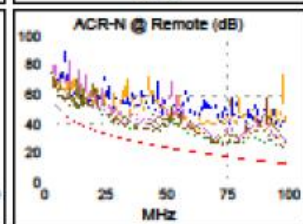

Worst Case Margin Worst Case Value

PASS	MAIN	SR	MAIN	SR
Worst Pair	12-36	36-45	36-78	36-45
NEXT (dB)	8.4	5.2	8.5	5.2
Freq. (MHz)	34.3	73.3	86.8	73.3
Limit (dB)	39.9	34.5	33.3	34.5

Worst Pair	12	45	36	45
PS NEXT (dB)	9.9	5.3	10.5	5.3
Freq. (MHz)	33.8	73.3	87.0	73.3
Limit (dB)	37.0	31.5	30.3	31.5

PASS	MAIN	SR	MAIN	SR
Worst Pair	36-45	45-36	36-45	45-36
ACR-F (dB)	8.8	8.8	10.2	10.1
Freq. (MHz)	1.1	1.1	74.3	74.0
Limit (dB)	57.6	57.6	21.2	21.2

Worst Pair	45	45	45	45
PS ACR-F (dB)	9.3	9.0	13.6	13.1
Freq. (MHz)	1.0	1.0	98.0	99.5
Limit (dB)	55.6	55.6	15.8	15.7

PASS	MAIN	SR	MAIN	SR
Worst Pair	12-36	36-45	36-78	36-45
ACR-N (dB)	10.1	7.8	11.3	11.4
Freq. (MHz)	34.3	73.3	86.8	98.5
Limit (dB)	28.4	17.3	14.4	12.2

Worst Pair	12	45	36	45
PS ACR-N (dB)	11.4	7.9	13.4	11.3
Freq. (MHz)	33.8	73.3	87.0	98.5
Limit (dB)	25.6	14.3	11.4	9.2