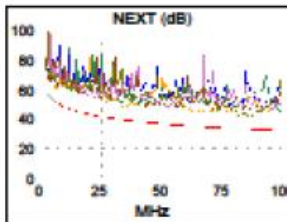

Cat5E UTP Adapter, Keystone Jack

RJ45 Female to RJ45 Female

Key Features:

- ✓ Housing: High temperature thermoplastic
- ✓ Connects two cables with RJ45 Cat5E plugs
- ✓ Compatible with 19-inch empty patch panels
- ✓ Suitable for gigabit speeds up to 2.5Gbps
- ✓ High reliability and superior performance

Product Dimensions:

Performance:

Cable ID: LKE108-C5EU-BK

Test Summary: PASS

Date / Time: 02/05/2018 03:55:01 PM
Headroom 5.2 dB (NEXT 36-45)
Test Limit: ISO11801 PL Class D
Cable Type: Cat 5e U/UTP

Operator: Your Name
Software Version: 2.7800
Limits Version: 1.9500
NVP: 69.0%

Model: DTX-1800
Main S/N: 1342547
Remote S/N: 1342548
Main Adapter: DTX-PLA002
Remote Adapter: DTX-PLA002

Length (ft)	[Pair 45]	271
Prop. Delay (ns), Limit 498	[Pair 12]	408
Delay Skew (ns), Limit 44	[Pair 12]	9
Resistance (ohms), Limit 21.0	[Pair 12]	15.1
Insertion Loss Margin (dB)	[Pair 12]	2.7
Frequency (MHz)	[Pair 12]	100.0
Limit (dB)	[Pair 12]	20.4

Worst Case Margin Worst Case Value

PASS	MAIN	SR	MAIN	SR
Worst Pair	12-36	36-45	36-78	36-45
NEXT (dB)	8.4	5.2	8.5	5.2
Freq. (MHz)	34.3	73.3	86.8	73.3
Limit (dB)	39.9	34.5	33.3	34.5

Worst Pair	12	45	36	45
PS NEXT (dB)	9.9	5.3	10.5	5.3
Freq. (MHz)	33.8	73.3	87.0	73.3
Limit (dB)	37.0	31.5	30.3	31.5