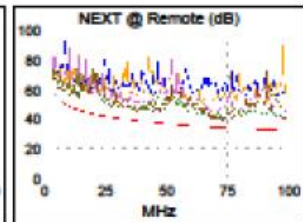

Cat5E UTP Adapter, Keystone Jack

RJ45 Female to RJ45 Female

Key Features:

- ✓ Housing: High temperature thermoplastic
- ✓ Connects two cables with RJ45 Cat5E plugs
- ✓ Compatible with 19-inch empty patch panels
- ✓ Suitable for gigabit speeds up to 2.5Gbps
- ✓ High reliability and superior performance

Product Dimensions:

Performance:

Cable ID: LKE108-C5EU-BK

Test Summary: PASS

Date / Time: 02/05/2018 03:55:01 PM
Headroom 5.2 dB (NEXT 36-45)
Test Limit: ISO11801 PL Class D
Cable Type: Cat 5e U/UTP

Operator: Your Name
Software Version: 2.7800
Limits Version: 1.9500
NVP: 69.0%

Model: DTX-1800
Main S/N: 1342547
Remote S/N: 1342548
Main Adapter: DTX-PLA002
Remote Adapter: DTX-PLA002

Length (ft)	[Pair 45]	271
Prop. Delay (ns), Limit 498	[Pair 12]	408
Delay Skew (ns), Limit 44	[Pair 12]	9
Resistance (ohms), Limit 21.0	[Pair 12]	15.1
Insertion Loss Margin (dB)	[Pair 12]	2.7
Frequency (MHz)	[Pair 12]	100.0
Limit (dB)	[Pair 12]	20.4

Worst Case Margin Worst Case Value

PASS	MAIN	SR	MAIN	SR
Worst Pair	12-36	36-45	36-78	36-45
NEXT (dB)	8.4	5.2	8.5	5.2
Freq. (MHz)	34.3	73.3	86.8	73.3
Limit (dB)	39.9	34.5	33.3	34.5

Worst Pair	12	45	36	45
PS NEXT (dB)	9.9	5.3	10.5	5.3
Freq. (MHz)	33.8	73.3	87.0	73.3
Limit (dB)	37.0	31.5	30.3	31.5