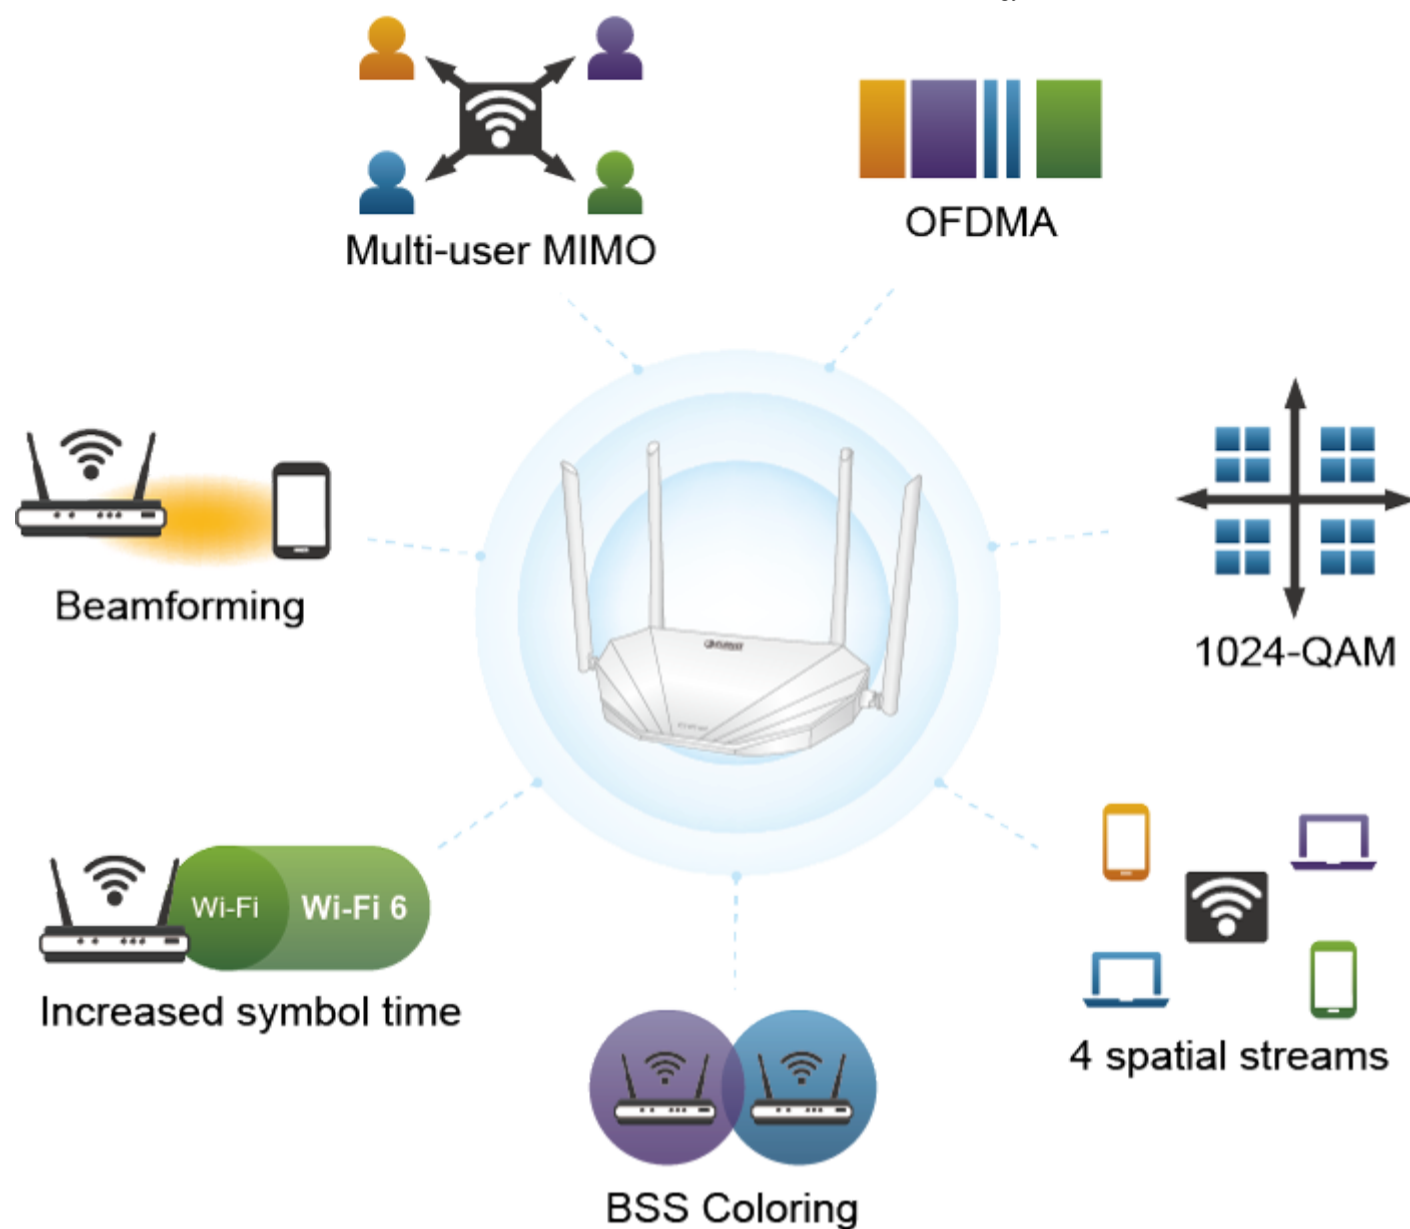

### Amazing Next-generation Wireless High-speed Connection

PLANET WDRT-1800AX Dual Band 802.11ax 1800Mbps Wireless Gigabit Router, supporting MU-MIMO, Wave 2.0, OFDMA and EasyMesh technology, provides a maximum wireless speed of 1200Mbps in the 5GHz band and 600Mbps in the 2.4GHz band. The maximum number of client users is up to 64, ensuring more secure and robust connectivity with the adoption of Wi-Fi 6 technology.

The WDRT-1800AX, suitable for home multi-device streaming connection, smart home and other environments, provides better speed and multi-installation connectivity for high-efficiency networking. Equipped with the next-generation Wi-Fi 6 (802.11ax) wireless network standard, the total bandwidth reaches 1800Mbps, and the 4-stream transmission technology improves the transmission efficiency of multiple devices, making AR/VR/IoT applications smoother.

- **OFDMA (Orthogonal Frequency Division Multiple Access)**

OFDMA is a multi-user evolved version based on OFDM digital modulation technology. In the Wi-Fi 6 (802.11ax) standard, the main function of OFDMA is to improve network performance. Orthogonal frequency division multiple access (OFDMA) enables users to simultaneously operate in the same channel and therefore improves efficiency, latency, and throughput.

### Easy Installation with EasyMesh Function

Wi-Fi EasyMesh provides a standards-based method for implementing multi-access point (AP) Wi-Fi networks. It not only has the advantages of easy-to-use and self-adjusting Wi-Fi, but also has interactive Wi-Fi CERTIFIED™ equipment that leads to the advantage of improved equipment selection flexibility. The Wi-Fi EasyMesh network uses multiple access points that operate together to form a unified network, providing a smart and efficient Wi-Fi that fully covers indoor and outdoor spaces.