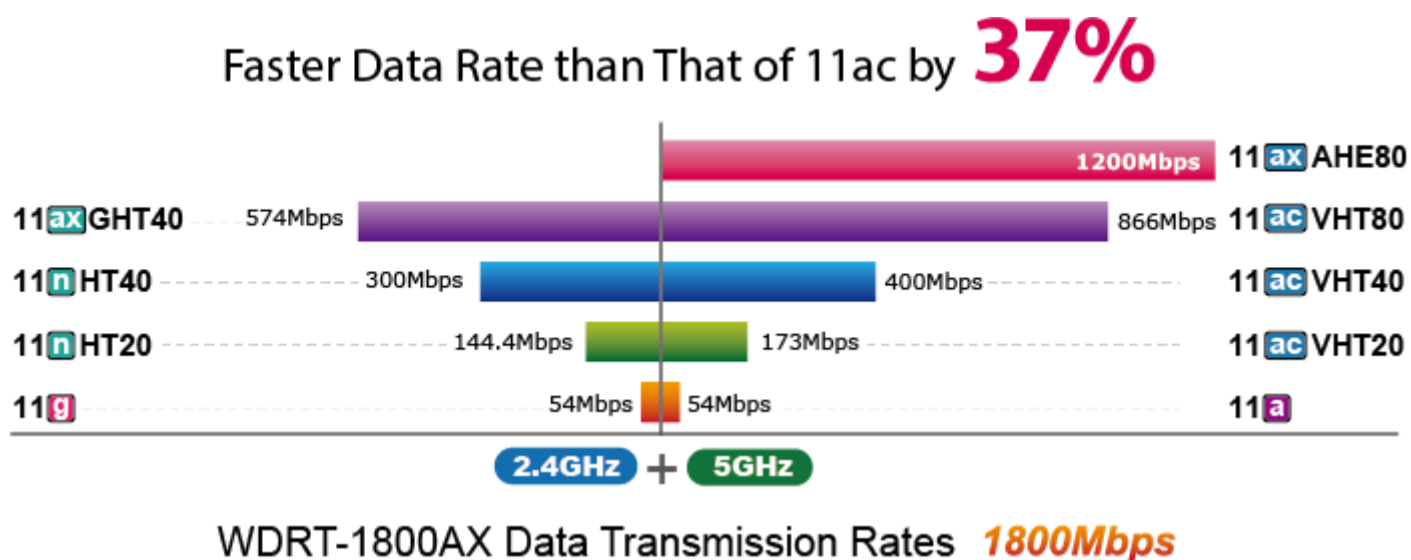

- Extend your Wi-Fi coverage
- Deliver a more stable Wi-Fi connection
- Deliver better Wi-Fi throughput
- Reduce router interference

- **BSS (Basic Service Set) Coloring**

The BSS color is a numerical identifier of the BSS. 802.11ax radios are able to differentiate between BSSs using BSS color identifier when other radios transmit on the same channel. If the color is the same, this is considered to be an intra-BSS frame transmission. In other words, the transmitting radio belongs to the same BSS as the receiver. If the detected frame has a different BSS color from its own, then the STA considers that frame as an inter-BSS frame from an overlapping BSS.

### WPA3 Next Generation Security for Your WLAN Solution

WPA3 is the next generation Wi-Fi security technology that provides the most advanced security protocol to the market. WPA3 makes your connection more secure by preventing hackers from easily cracking your password no matter how simplified the password is. WPA3 can also provide more reliable password-based authentication, so it can better protect the security of individual users.

### Super Power Dual band WLAN Solution

PLANET WDRT-1800AX, adopting the IEEE 802.11ax Wi-Fi 6 standard, provides a high-speed transmission. The maximum wireless speed in 2.4GHz band is up to 11AXG\_GHE40 of 574Mbps, and in the 5GHz band is up to 11AXA\_AHE80 of 1201Mbps. Both the 2.4GHz and 5GHz wireless connections can also be used simultaneously. Furthermore, the WDRT-1800AX adopts the high-class MediaTek SoC (System-on-a-Chip), which provides higher stability to meet the stringent requirements of the solution.